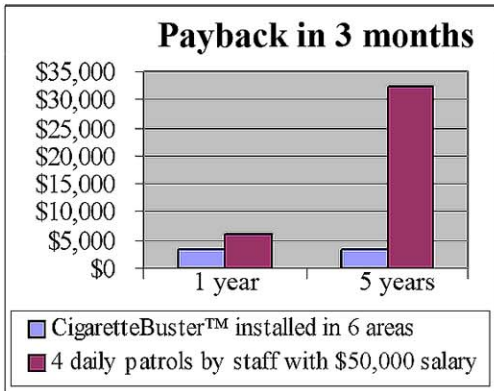

It's Impartial!

Decreases complaints about non-smoking rules violations

It's Simple!

Easy to install and low maintenance

Praise for CigaretteBuster™

High school teacher Dick Austin observed immediate elimination of both smoking and the need for teachers to act as monitors and said "I can't praise it enough"

How the CigaretteBuster™ Internal Alarm models works:

Install Detector in room to be monitored. Detector senses when any illicit smoking occurs and sounds an internal alarm. Detectors are available in 6 styles typically found in restrooms as shown to the right.