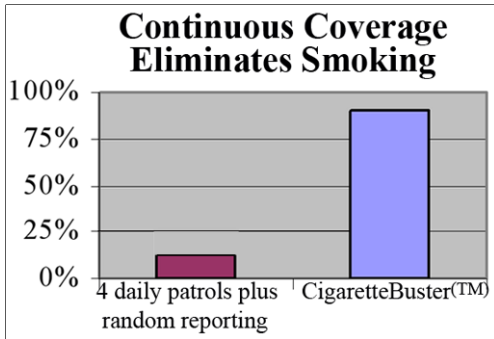

CigaretteBuster™

Internal Alarm for Local Enforcement

The advantages are clear!

The most popular non-smoking enforcement system in the world

It's Successful!

Continuous and automatic monitoring eliminates smoking in bathrooms, stairwells, and other areas designated as non-smoking

It's Cost-Effective!

Pays for itself in a few months by freeing staff from routine bathroom patrol

It's Impartial!

Decreases complaints about non-smoking rules violations

It's Simple!

Easy to install and low maintenance